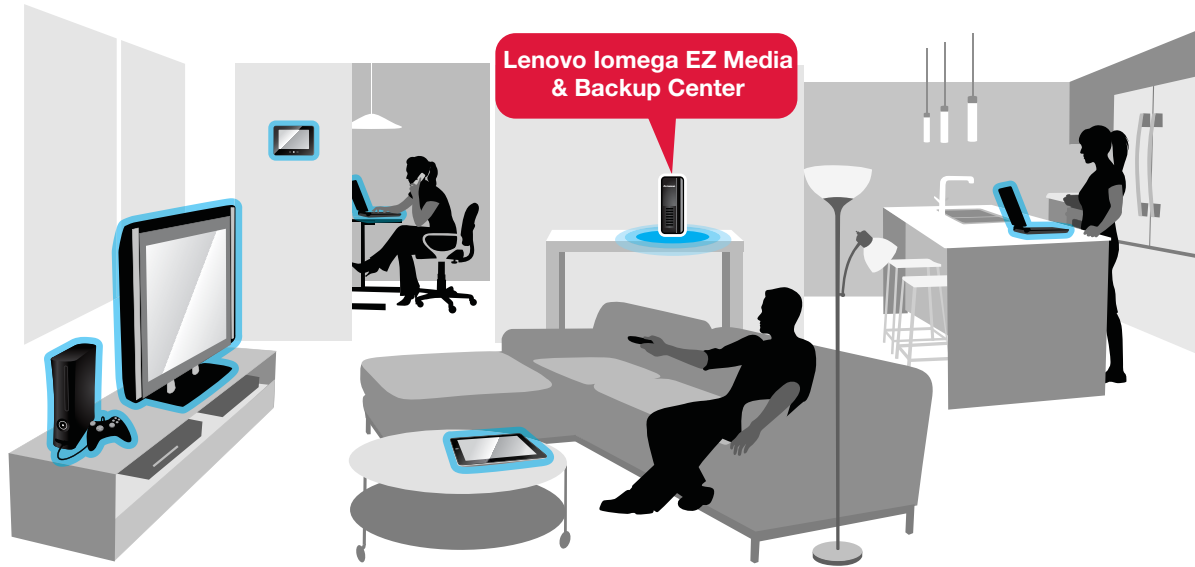

EASY BACKUP

- Backup to a central location
- Automatically backup all your home computers to EZ with any backup software that connects to network drives

SIMPLE SETUP

- Easy, single-step installation with the Lenovo EMC online setup tool www.lenovoemc.com. No CD needed!

EZ MEDIA HIGHLIGHTS

- Simple online setup – no CD required
- Access files from any web browser via LenovoEMC™ Personal Cloud
- Automatically post videos and photos to your FaceBook, YouTube & Flickr accounts
- Built-in iTunes server
- Connect to gaming consoles or networked TVs to play media files
- Stream multiple HD movies at the same time

LENOVOEMC™ PERSONAL CLOUD

The LenovoEMC™ is the ultimate solution for protecting your data and having access to it from anywhere in the world, as it simply connects the entire contents of your home network over the Internet as if you were sitting at home. Useful for work and leisure, it gives you the ability to access files and information remotely over the Internet.